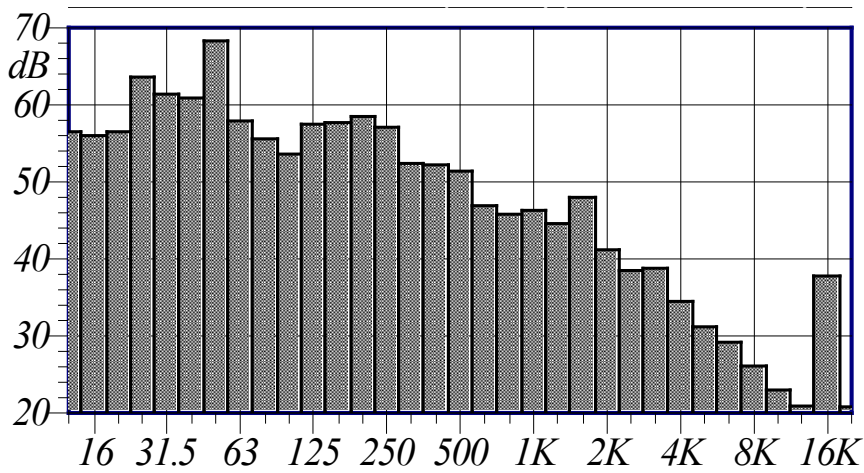

TOTEM T10:

TOTEM T20, TOTEM T25: