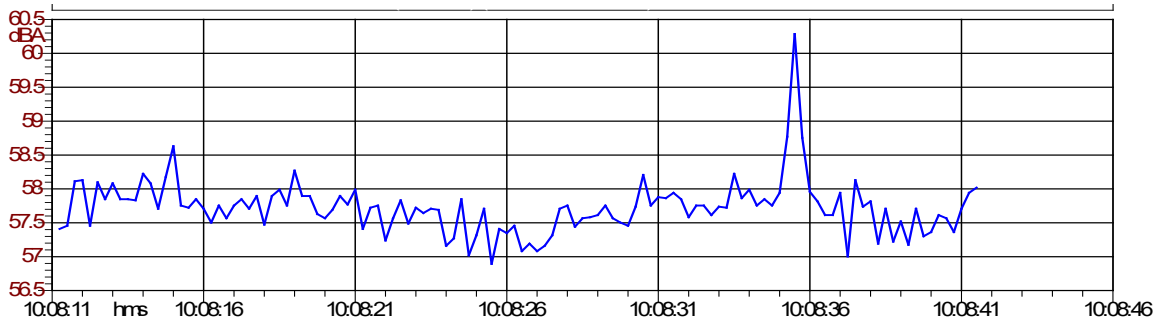

TOTEM T10:

TOTEM T20, TOTEM T25: