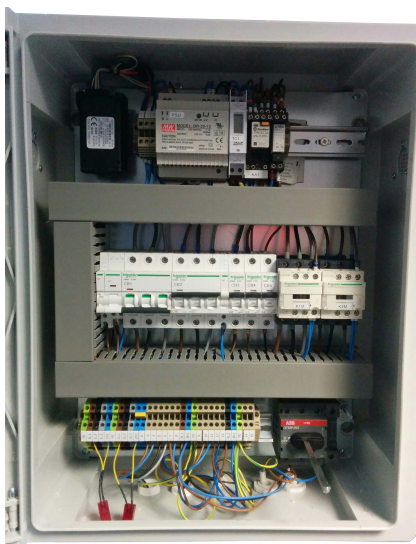

EB0030 Control Panel

Gas-Electric Auto-Changeover with preheat, SMS and HR

Adveco Ltd. provide prewired hot water control solutions. The EB0030 is a complete wiring station for a gas fired hot water system with inbuilt preheat options, electric backup and SMS fault notification.

Designed to provide a reliable supply of hot water without site personnel interaction, the EB0030 will keep off-site facilities management informed of any appliance faults. Including a system isolator, overload protection and volt free contacts for a BMS error signal, the wiring station provides power to the gas fired water heater and a backup electrical element which is activated automatically in the event of a primary heater failure. At the same time text/email alerts will be sent to inform facilities management of the fault. The EB0030 is delivered packaged into an aesthetic IP65-rated box with wall mounts, and includes prewired heat reclaim controls for use in the optional Adveco HR001 refrigerant heat recovery system as well as preheat pump controls.

FEATURES

- Automatic changeover from gas to electric upon fault of a gas appliance
- SMS and/or email notifications of faults
- Healthy signal sent quarterly
- Pump controls for preheat vessel
- Isolator for electrical supply to hot water system
- Volt free contacts for BMS error signal
- Optional heat reclaim connections included as standard
- Removable lid for access in confined spaces
- IP65-rated box with wall hanging brackets and internal aerial

Order code	EB0030
Voltage	415V 3ph
Fault level	10 kA
Max load current	16 A/phase
Aerial	Internal
Backup immersion heater capacity	9kW
Height	500 mm
Width	400 mm
Depth	210 mm
Weight	5 kg

Suitable for use with: